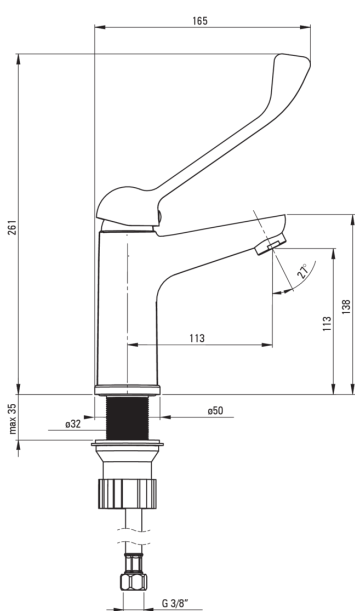

BORO

Washbasin tap

Product code: BMO_020C

EAN: 5907650885351

Color: chrome

Warranty [years]: 7

Mixer

Finish	chrome
Material	brass
Mixer type	single-handle, mixer
Installation method	standing
Acoustic group [db]	II (20 < x ≤ 30)
Clinic lever	Yes

Mixer cartridge

Ceramic cartridge size	35 mm
------------------------	-------

Spout

Mixer spout range [mm]	112
------------------------	-----

Aerator

Aerator type	honeycomb
Aerator size	M24

Connecting hose

Length [mm]	450
Installation thread	3/8"
Connection thread	M10

Features:

- Extended Clinic lever for easy operation
- The mixer is equipped with a stream aerator
- 45 cm connection hoses included
- Durable hose ends made of brass
- The mounting sleeve facilitates the installation of the mixer
- The mixer body is made of the highest quality brass
- Cleaning agent for fixtures in all colors available