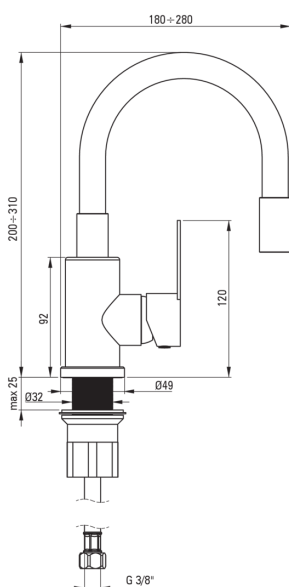

LUP0

Washbasin tap

Product code: BLU_W240
EAN: 5907650869351
Color: bianco, brushed steel
Warranty [years]: 2

Mixer

Finish	steel, white
Material	brass
Mixer type	single-handle, mixer
Installation method	standing
Acoustic group [db]	1 ($x \leq 20$)

Mixer cartridge

Ceramic cartridge size	35 mm
------------------------	-------

Spout

Spout type	elastic
Material	silicone

Aerator

Aerator type	honeycomb
--------------	-----------

Connecting hose

Length [mm]	350
Installation thread	3/8"
Connection thread	M10

Features:

- 45 cm connection hoses included
- The mounting sleeve facilitates the installation of the mixer
- Only the best materials, the quality of which has been confirmed by laboratory tests
- The mixer is equipped with a stream aerator
- Cleaning agent for fixtures in all colors available