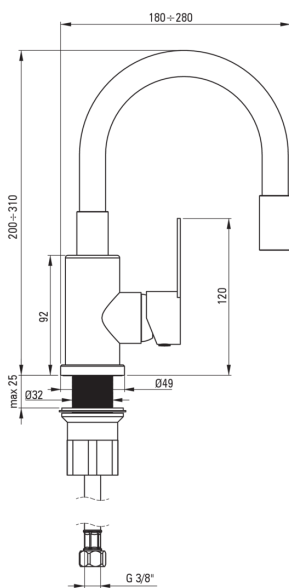

LUPO

Washbasin tap

Product code: BLU_N24M
EAN: 5907650869375
Color: nero
Warranty [years]: 2

Mixer

Finish	nero, black
Material	brass
Mixer type	single-handle, mixer
Installation method	standing
Acoustic group [db]	1 ($x \leq 20$)

Mixer cartridge

Ceramic cartridge size	35 mm
------------------------	-------

Spout

Spout type	elastic
Material	silicone

Aerator

Aerator type	honeycomb
--------------	-----------

Connecting hose

Length [mm]	350
Installation thread	3/8"
Connection thread	M10

Features:

- 45 cm connection hoses included
- The mounting sleeve facilitates the installation of the mixer
- Only the best materials, the quality of which has been confirmed by laboratory tests
- The mixer is equipped with a stream aerator
- Cleaning agent for fixtures in all colors available