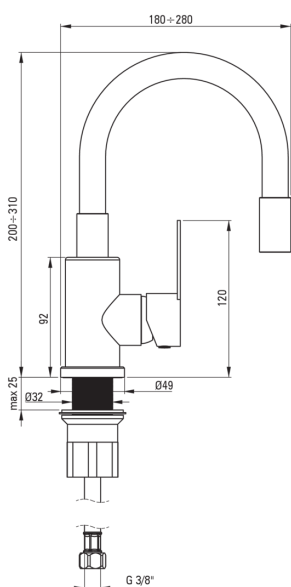

LUP0

Washbasin tap

Product code: BLU_B240

EAN: 5907650868507

Color: brushed steel, nero

Warranty [years]: 2

Mixer

Finish steel, black

Material steel 304

Mixer type single-handle, mixer

Installation method standing

Acoustic group [db] 1 ($x \leq 20$)

Mixer cartridge

Ceramic cartridge size 35 mm

Spout

Spout type elastic

Material silicone

Aerator

Aerator type honeycomb

Connecting hose

Length [mm] 350

Installation thread 3/8"

Connection thread M10

Features:

- 45 cm connection hoses included
- The mounting sleeve facilitates the installation of the mixer
- Only the best materials, the quality of which has been confirmed by laboratory tests
- The mixer is equipped with a stream aerator
- Cleaning agent for fixtures in all colors available