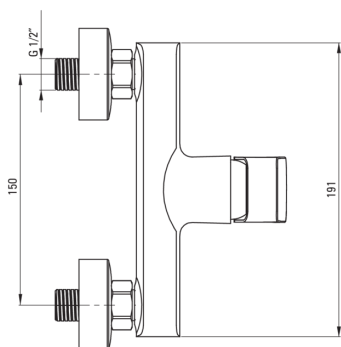

MARO

Shower mixer, wall-mounted

Product code: BLO_040M

EAN: 5908212005538

Color: chrome

Warranty [years]: 2

Mixer

Finish	chrome
Material	brass
Mixer type	single-handle, mixer
Installation method	wall-mounted
Acoustic group [db]	II (20 < x ≤ 30)

Mixer cartridge

Ceramic cartridge size	35 mm
------------------------	-------

Features:

- Only the best materials, the quality of which has been confirmed by laboratory tests
- The offer includes a cleaning agent for fixtures in all colors