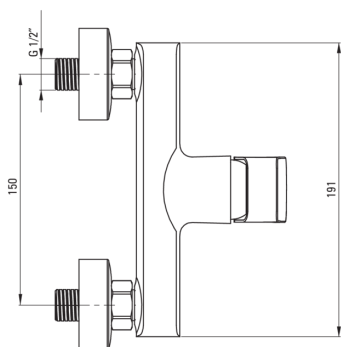

## Shower mixer, wall-mounted

Product code: BLO\_040M

EAN: 5908212005538

Color: chrome

Warranty [years]: 2

### Mixer

Finish	chrome
Material	brass
Mixer type	single-handle, mixer
Installation method	wall-mounted
Acoustic group [db]	II (20 < x ≤ 30)

### Mixer cartridge

Ceramic cartridge size	35 mm
------------------------	-------