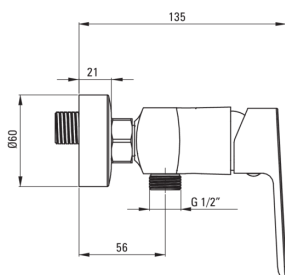

## Shower mixer, wall-mounted

Product code: BLO\_040M

EAN: 5908212005538

Color: chrome

Warranty [years]: 2

### Mixer

Finish	chrome
Material	brass
Mixer type	single-handle, mixer
Installation method	wall-mounted
Acoustic group [db]	II (20 < x ≤ 30)

### Mixer cartridge

Ceramic cartridge size	35 mm
------------------------	-------