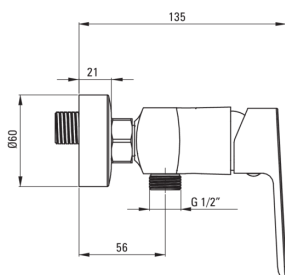

MARO

Shower mixer, wall-mounted

Product code: BLO_040M

EAN: 5908212005538

Color: chrome

Warranty [years]: 2

Mixer

Finish	chrome
Material	brass
Mixer type	single-handle, mixer
Installation method	wall-mounted
Acoustic group [db]	II (20 < x ≤ 30)

Mixer cartridge

Ceramic cartridge size	35 mm
------------------------	-------

Features:

- Only the best materials, the quality of which has been confirmed by laboratory tests
- The offer includes a cleaning agent for fixtures in all colors