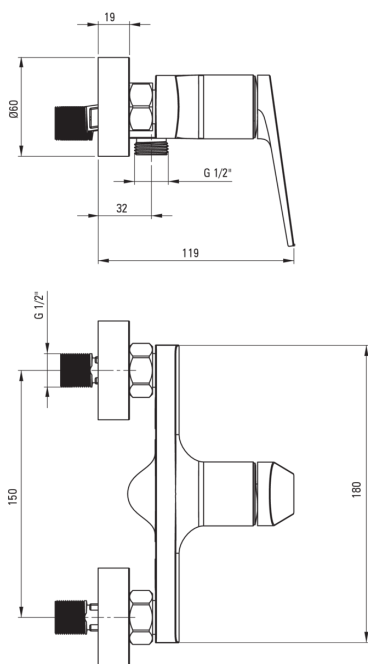

## Shower mixer, wall-mounted

Product code: BLL\_040M

EAN: 5907650871194

Color: chrome

Warranty [years]: 2

### Mixer

Finish	chrome
Material	brass
Mixer type	single-handle, mixer
Installation method	standing
Acoustic group [db]	II (20 < x ≤ 30)

### Mixer cartridge

Ceramic cartridge size	30 mm
------------------------	-------