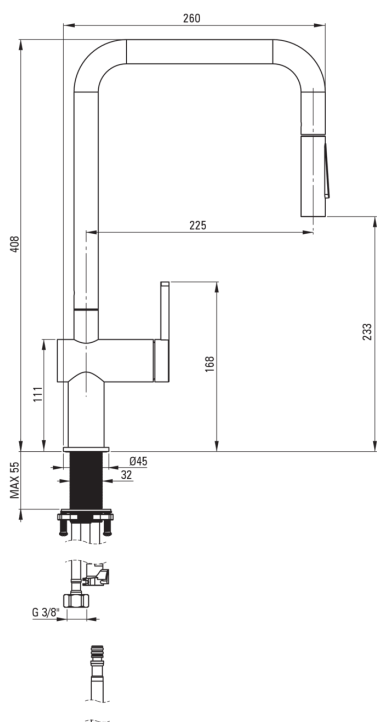

MOMI

Kitchen tap

Product code: BKM_R73N

EAN: 5907650867401

Color: brushed gold

Warranty [years]: 7

Mixer

Finish	brushed gold
Material	steel 304
Mixer type	single-handle, mixer
Installation method	standing
Flow class [l/min]	Z - 4-9 l/min
Acoustic group [db]	I (x ≤ 20)

Mixer cartridge

Ceramic cartridge size	35 mm
------------------------	-------

Spout

Spout type	pull-out, swivel
Material	steel 304

Aerator

Aerator type	honeycomb
--------------	-----------

Connecting hose

Length [mm]	600
Installation thread	3/8"
Connection thread	M8

Hose

Length [mm]	1800
Braid type	not applicable

Hand shower

Number of functions	2
---------------------	---

Features:

- Only the best materials, the quality of which has been confirmed by laboratory tests
- The mixer is equipped with a stream aerator
- Z flow class (4-9 l/min) allowing for water consumption reduction
- 45 cm connection hoses included
- The mounting sleeve facilitates the installation of the mixer
- The mixer is equipped with non-return valves so that the mixed water does not flow back into the installation
- Innovative and easy to maintain brushed gold coating