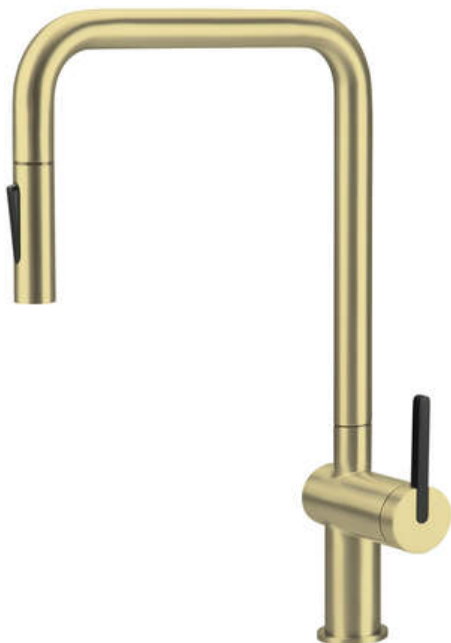

MOMI

Kitchen tap

Product code: BKM_R73N

EAN: 5907650867401

Color: brushed gold

Warranty [years]: 7

Mixer

Finish	brushed gold
Material	steel 304
Mixer type	single-handle, mixer
Installation method	standing
Flow class [l/min]	Z - 4-9 l/min
Acoustic group [db]	I (x ≤ 20)

Mixer cartridge

Ceramic cartridge size	35 mm
------------------------	-------

Spout

Spout type	pull-out, swivel
Material	steel 304

Aerator

Aerator type	honeycomb
--------------	-----------

Connecting hose

Length [mm]	600
Installation thread	3/8"
Connection thread	M8

Hose

Length [mm]	1800
Braid type	not applicable

Hand shower

Number of functions	2
---------------------	---

Features:

- Only the best materials, the quality of which has been confirmed by laboratory tests
- The mixer is equipped with a stream aerator
- Z flow class (4-9 l/min) allowing for water consumption reduction
- 45 cm connection hoses included
- The mounting sleeve facilitates the installation of the mixer
- The mixer is equipped with non-return valves so that the mixed water does not flow back into the installation
- Innovative and easy to maintain brushed gold coating