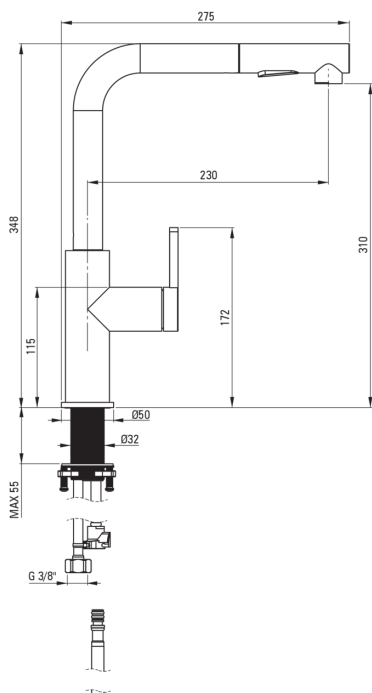

MOMI

Kitchen tap

Product code: BKM_R73M

EAN: 5907650863854

Color: brushed gold

Warranty [years]: 7

Mixer

Finish	brushed gold
Material	steel 304
Mixer type	single-handle, mixer
Installation method	standing
Flow class [l/min]	Z - 4-9 l/min
Acoustic group [db]	I (x ≤ 20)

Mixer cartridge

Ceramic cartridge size	35 mm
------------------------	-------

Spout

Spout type	swivel, pull-out
Material	steel 304

Aerator

Aerator type	honeycomb
--------------	-----------

Connecting hose

Length [mm]	600
Installation thread	3/8"
Connection thread	M8

Hose

Length [mm]	1800
Braid type	not applicable

Features:

- Only the best materials, the quality of which has been confirmed by laboratory tests
- 45 cm connection hoses included
- The mounting sleeve facilitates the installation of the mixer
- The mixer is equipped with non-return valves so that the mixed water does not flow back into the installation
- Z flow class (4-9 l/min) allowing for water consumption reduction
- Innovative and easy to maintain brushed gold coating
- The mixer with functional pull-out spout
- 2-function spout
- The offer includes a cleaning agent for fixtures in all colors