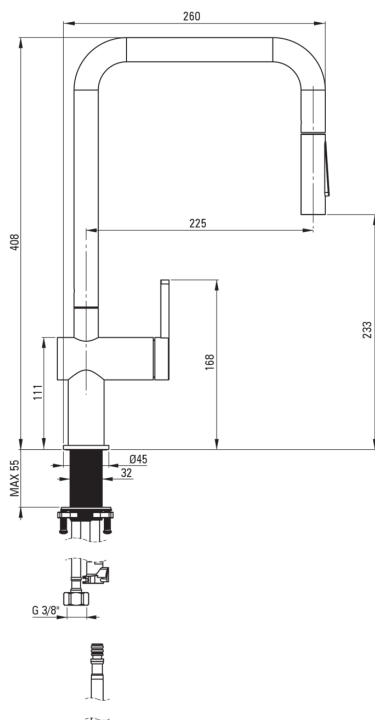

### Mixer

Finish	nero
Material	steel 304
Mixer type	single-handle, mixer
Installation method	standing
Flow class [l/min]	Z - 4-9 l/min

### Mixer cartridge

Ceramic cartridge size	35 mm
------------------------	-------

### Connecting hose

Length [mm]	600
Installation thread	3/8"
Connection thread	M8

### Hose

Length [mm]	1800
Braid type	not applicable