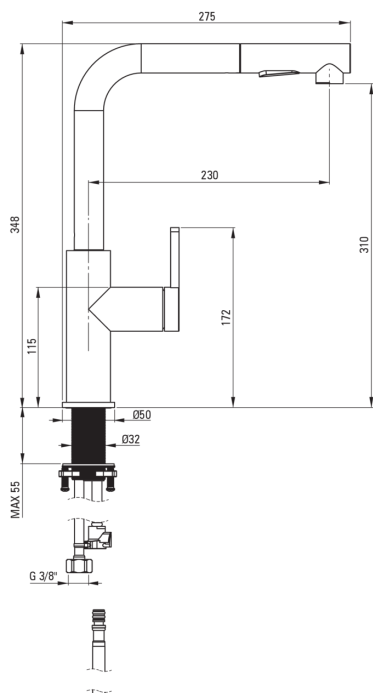

MOMI

Kitchen tap

Product code: BKM_N73M

EAN: 5907650863847

Color: nero

Warranty [years]: 7

Mixer

Finish	nero
Material	steel 304
Mixer type	single-handle, mixer
Installation method	standing
Flow class [l/min]	Z - 4-9 l/min
Acoustic group [db]	I (x ≤ 20)

Mixer cartridge

Ceramic cartridge size	35 mm
------------------------	-------

Aerator

Aerator type	honeycomb
--------------	-----------

Connecting hose

Length [mm]	600
Installation thread	3/8"
Connection thread	3/8"

Features:

- Only the best materials, the quality of which has been confirmed by laboratory tests
- 45 cm connection hoses included
- The mounting sleeve facilitates the installation of the mixer
- The mixer is equipped with non-return valves so that the mixed water does not flow back into the installation
- Z flow class (4-9 l/min) allowing for water consumption reduction
- Innovative, durable and easy to clean Nero coating
- The mixer with functional pull-out spout
- 2-function spout
- The offer includes a cleaning agent for fixtures in all colors