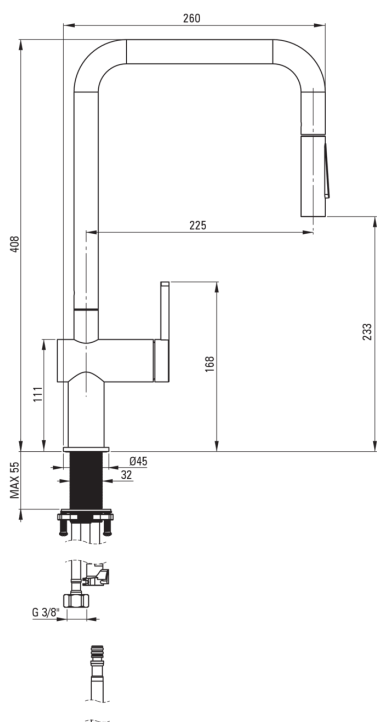

### Mixer

Finish	steel
Material	steel 304
Mixer type	single-handle, mixer
Installation method	standing
Flow class [l/min]	Z - 4-9 l/min
Acoustic group [db]	I (x ≤ 20)

### Mixer cartridge

Ceramic cartridge size	35 mm
------------------------	-------

### Connecting hose

Length [mm]	600
Installation thread	3/8"
Connection thread	M8

### Hose

Length [mm]	1800
-------------	------