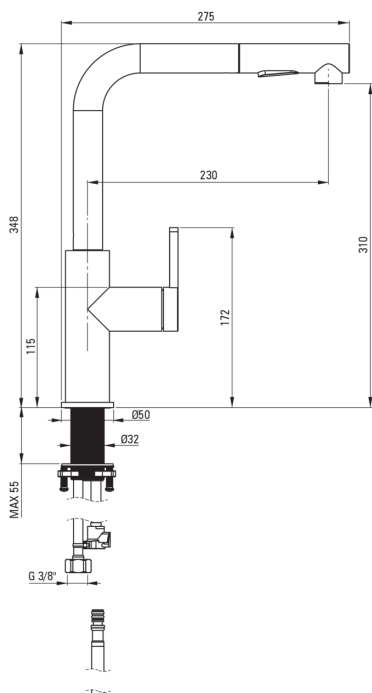

MOMI

Kitchen tap

Product code: BKM_F73M

EAN: 5907650863830

Color: brushed steel

Warranty [years]: 7

Mixer

| | |
|---------------------|----------------------|
| Finish | steel |
| Material | steel 304 |
| Mixer type | single-handle, mixer |
| Installation method | standing |
| Flow class [l/min] | Z - 4-9 l/min |
| Acoustic group [db] | I (x ≤ 20) |

Mixer cartridge

| | |
|------------------------|-------|
| Ceramic cartridge size | 35 mm |
|------------------------|-------|

Connecting hose

| | |
|---------------------|------|
| Length [mm] | 650 |
| Installation thread | 3/8" |
| Connection thread | M8 |

Hose

| | |
|-------------|----------------|
| Length [mm] | 1800 |
| Braid type | not applicable |

Hand shower

| | |
|---------------------|---|
| Number of functions | 2 |
|---------------------|---|

Features:

- Only the best materials, the quality of which has been confirmed by laboratory tests
- 45 cm connection hoses included
- The mounting sleeve facilitates the installation of the mixer
- The mixer is equipped with non-return valves so that the mixed water does not flow back into the installation
- Z flow class (4-9 l/min) allowing for water consumption reduction
- Innovative and easy to maintain brushed steel coating
- The mixer with functional pull-out spout
- 2-function spout
- The offer includes a cleaning agent for fixtures in all colors