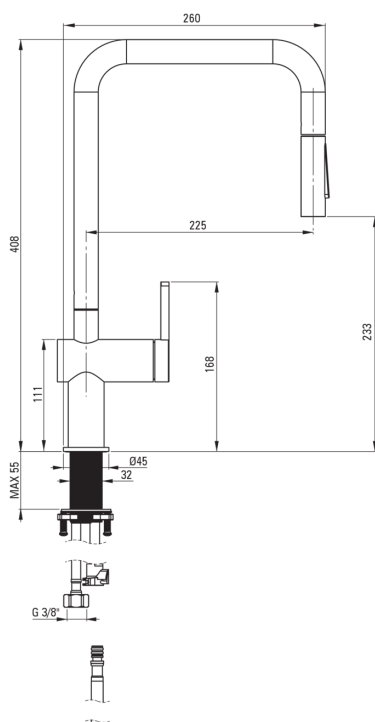

MOMI

Kitchen tap

Product code: BKM_D73N

EAN: 5907650863878

Color: titanium

Warranty [years]: 7

Mixer

Finish	titanium
Material	steel 304
Mixer type	single-handle, mixer
Installation method	standing
Flow class [l/min]	Z - 4-9 l/min
Acoustic group [db]	I (x ≤ 20)

Mixer cartridge

Ceramic cartridge size	35 mm
------------------------	-------

Spout

Spout type	pull-out, swivel
Material	steel 304

Aerator

Aerator type	honeycomb
--------------	-----------

Connecting hose

Length [mm]	600
Installation thread	3/8"
Connection thread	M8

Hose

Length [mm]	1800
-------------	------

Hand shower

Number of functions	2
---------------------	---

Features:

- Only the best materials, the quality of which has been confirmed by laboratory tests
- The mixer is equipped with a stream aerator
- Z flow class (4-9 l/min) allowing for water consumption reduction
- 45 cm connection hoses included
- The mounting sleeve facilitates the installation of the mixer
- The mixer is equipped with non-return valves so that the mixed water does not flow back into the installation
- The mixer with functional pull-out spout
- 2-function spout
- The offer includes a cleaning agent for fixtures in all colors