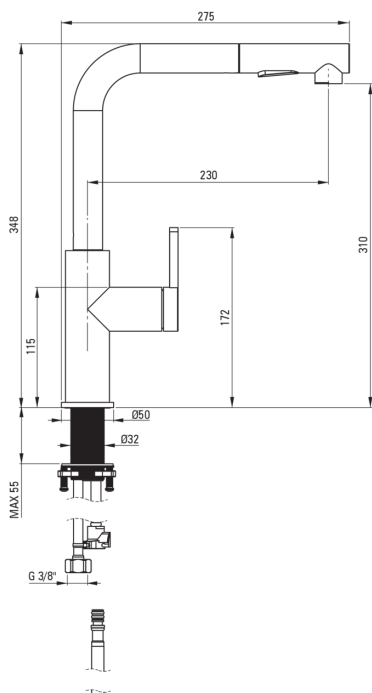

MOMI

Kitchen tap

Product code: BKM_D73M

EAN: 5907650863823

Color: titanium

Warranty [years]: 7

Mixer

Finish	titanium
Material	steel 304
Mixer type	single-handle, mixer
Installation method	standing
Flow class [l/min]	Z - 4-9 l/min
Acoustic group [db]	I (x ≤ 20)

Mixer cartridge

Ceramic cartridge size	35 mm
------------------------	-------

Connecting hose

Length [mm]	650
Installation thread	3/8"
Connection thread	M8

Hose

Length [mm]	1800
-------------	------

Hand shower

Number of functions	2
---------------------	---

Features:

- Only the best materials, the quality of which has been confirmed by laboratory tests
- 45 cm connection hoses included
- The mounting sleeve facilitates the installation of the mixer
- The mixer is equipped with non-return valves so that the mixed water does not flow back into the installation
- Z flow class (4-9 l/min) allowing for water consumption reduction
- The mixer with functional pull-out spout
- 2-function spout
- The offer includes a cleaning agent for fixtures in all colors