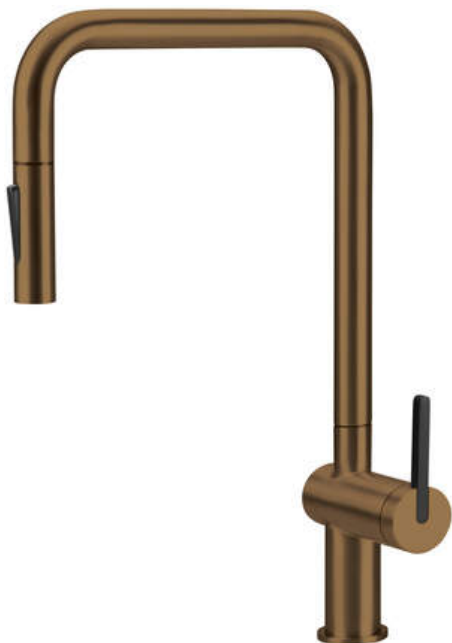

## Kitchen tap

Product code: BKM\_C73N

EAN: 5907650863908

Color: brushed bronze

Warranty [years]: 7

### Mixer

Finish	brushed bronze
Material	steel 304
Mixer type	single-handle, mixer
Installation method	standing
Flow class [l/min]	Z - 4-9 l/min
Acoustic group [db]	I (x ≤ 20)

### Mixer cartridge

Ceramic cartridge size	35 mm
------------------------	-------

### Spout

Spout type	pull-out, swivel
Material	stainless steel