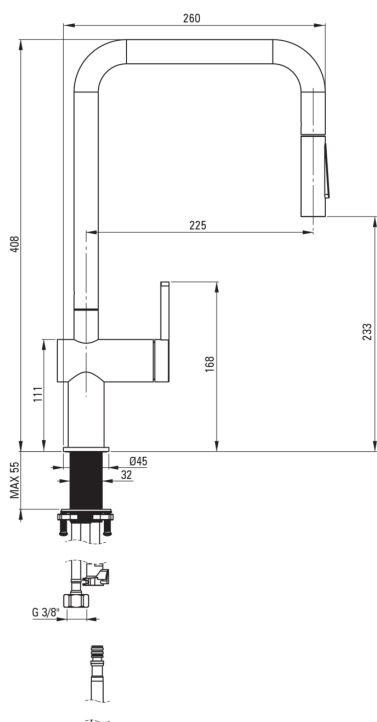

MOMI

Kitchen tap

Product code: BKM_C73N

EAN: 5907650863908

Color: brushed bronze

Warranty [years]: 7

Mixer

Finish	brushed bronze
Material	steel 304
Mixer type	single-handle, mixer
Installation method	standing
Flow class [l/min]	Z - 4-9 l/min
Acoustic group [db]	I (x ≤ 20)

Mixer cartridge

Ceramic cartridge size	35 mm

Spout

Spout type	pull-out, swivel
Material	stainless steel

Aerator

Aerator type	honeycomb

Connecting hose

Length [mm]	600
Installation thread	3/8"
Connection thread	M8

Hose

Length [mm]	1800

Hand shower

Number of functions	2

Features:

- Only the best materials, the quality of which has been confirmed by laboratory tests
- The mixer is equipped with a stream aerator
- Z flow class (4-9 l/min) allowing for water consumption reduction
- 45 cm connection hoses included
- The mounting sleeve facilitates the installation of the mixer
- The mixer is equipped with non-return valves so that the mixed water does not flow back into the installation
- The mixer with functional pull-out spout
- 2-function spout
- The offer includes a cleaning agent for fixtures in all colors