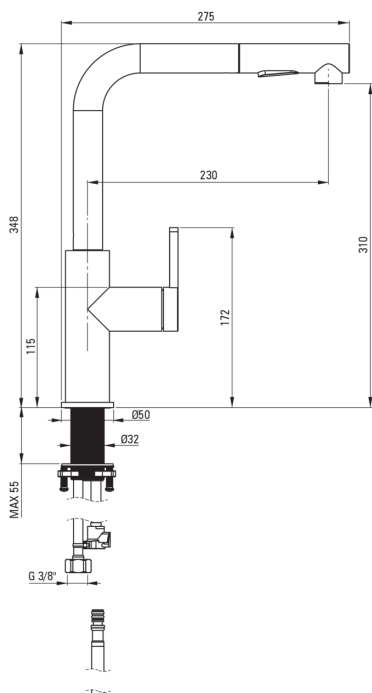

MOMI

Kitchen tap

Product code: BKM_C73M

EAN: 5907650863816

Color: brushed bronze

Warranty [years]: 7

Mixer

Finish	brushed bronze
Material	steel 304
Mixer type	single-handle, mixer
Installation method	standing
Flow class [l/min]	Z - 4-9 l/min
Acoustic group [db]	I (x ≤ 20)

Mixer cartridge

Ceramic cartridge size	35 mm
------------------------	-------

Connecting hose

Length [mm]	650
Installation thread	3/8"
Connection thread	M8

Hose

Length [mm]	1800
Braid type	not applicable

Hand shower

Number of functions	2
---------------------	---

Features:

- Only the best materials, the quality of which has been confirmed by laboratory tests
- 45 cm connection hoses included
- The mounting sleeve facilitates the installation of the mixer
- The mixer is equipped with non-return valves so that the mixed water does not flow back into the installation
- Z flow class (4-9 l/min) allowing for water consumption reduction
- The mixer with functional pull-out spout
- 2-function spout
- The offer includes a cleaning agent for fixtures in all colors