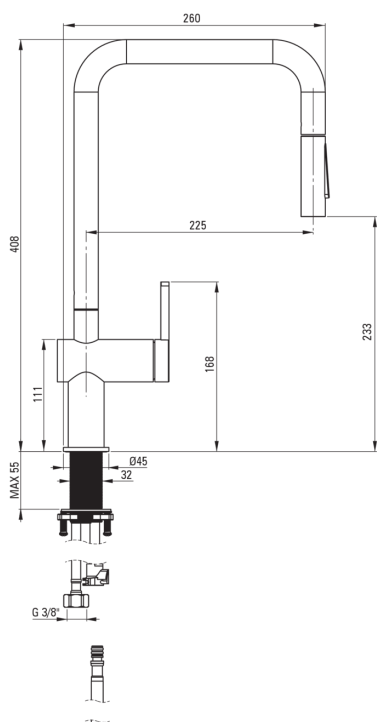

MOMI

Kitchen tap

Product code: BKM_073N

EAN: 5907650863861

Color: chrome

Warranty [years]: 7

Mixer

Finish	chrome
Material	steel 304
Mixer type	single-handle, mixer
Installation method	standing
Flow class [l/min]	Z - 4-9 l/min
Acoustic group [db]	I (x ≤ 20)

Mixer cartridge

Ceramic cartridge size	35 mm
------------------------	-------

Spout

Spout type	pull-out, swivel
Material	steel 304

Aerator

Aerator type	honeycomb
--------------	-----------

Connecting hose

Length [mm]	600
Installation thread	3/8"
Connection thread	M8

Hand shower

Number of functions	2
---------------------	---

Features:

- Only the best materials, the quality of which has been confirmed by laboratory tests
- The mixer is equipped with a stream aerator
- Z flow class (4-9 l/min) allowing for water consumption reduction
- 45 cm connection hoses included
- The mounting sleeve facilitates the installation of the mixer
- The mixer is equipped with non-return valves so that the mixed water does not flow back into the installation
- The mixer with functional pull-out spout
- 2-function spout
- The offer includes a cleaning agent for fixtures in all colors