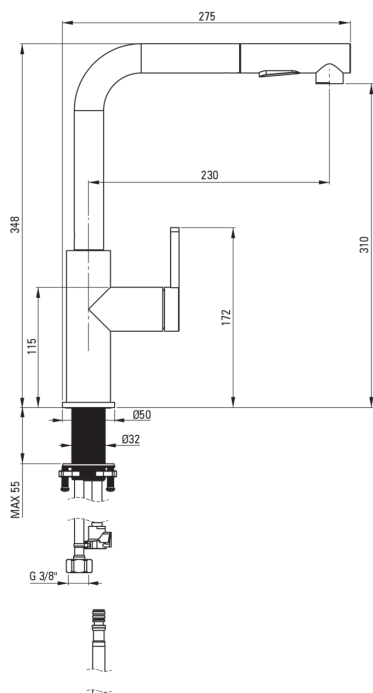

MOMI

Kitchen tap

Product code: BKM_073M

EAN: 5907650863809

Color: chrome

Warranty [years]: 7

Mixer

Finish	chrome
Material	steel 304
Mixer type	single-handle, mixer
Installation method	standing
Flow class [l/min]	Z - 4-9 l/min
Acoustic group [db]	I (x ≤ 20)
Check valves	Yes

Mixer cartridge

Ceramic cartridge size	35 mm
------------------------	-------

Connecting hose

Length [mm]	650
Installation thread	3/8"
Connection thread	M8

Hose

Length [mm]	1800
-------------	------

Hand shower

Number of functions	2
---------------------	---

Features:

- Only the best materials, the quality of which has been confirmed by laboratory tests
- 45 cm connection hoses included
- The mounting sleeve facilitates the installation of the mixer
- The mixer is equipped with non-return valves so that the mixed water does not flow back into the installation
- Z flow class (4-9 l/min) allowing for water consumption reduction
- The mixer with functional pull-out spout
- 2-function spout
- The offer includes a cleaning agent for fixtures in all colors