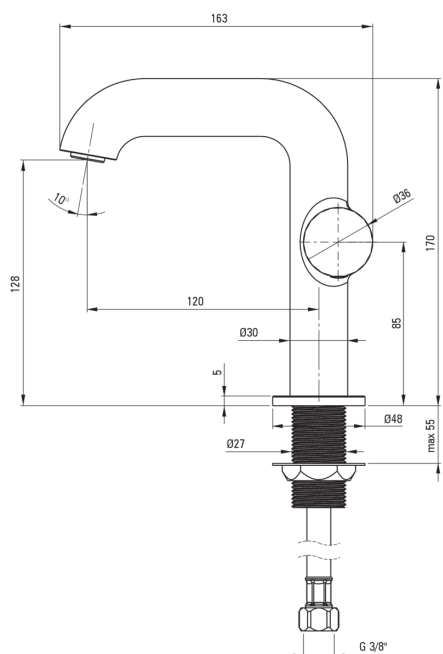

## Washbasin tap, with rectangular spout

Product code: BHS\_R24M

EAN: 5907650886877

Color: brushed gold

Warranty [years]: 7

### Mixer cartridge

Ceramic cartridge size	25 mm
------------------------	-------

### Spout

Mixer spout range [mm]	120
Material	brass

### Connecting hose

Length [mm]	450
Installation thread	3/8"
Connection thread	M10