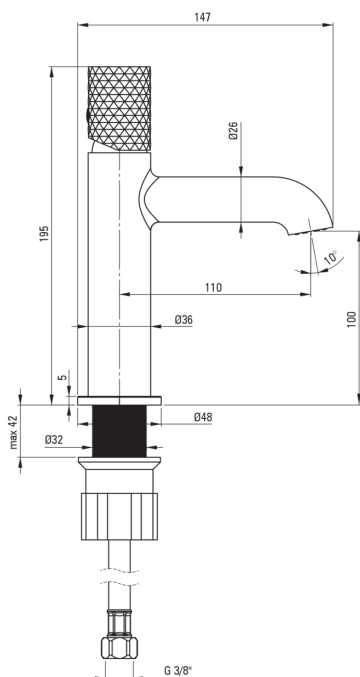

SILIA HEXA

Washbasin tap

Product code: BHS_R20M

EAN: 5907650886846

Color: brushed gold

Warranty [years]: 7

Mixer

Finish	brushed gold
Material	brass
Mixer type	single-handle, mixer
Installation method	standing
Flow class [l/min]	Z - 4-9 l/min
Acoustic group [db]	I (x ≤ 20)

Mixer cartridge

Ceramic cartridge size	25 mm
------------------------	-------

Spout

Spout type	still
Mixer spout range [mm]	110
Material	brass

Aerator

Aerator type	swivel, flat
Aerator size	M18

Connecting hose

Length [mm]	450
Installation thread	3/8"
Connection thread	M10

Features:

- Noble form and timeless simplicity
- The mounting sleeve facilitates the installation of the mixer
- Innovative and easy to maintain brushed gold coating
- The movable aerator allows you to direct the water stream
- Only the best materials, the quality of which has been confirmed by laboratory tests
- The mixer is equipped with a stream aerator
- The mixer body is made of the highest quality brass
- 45 cm connection hoses included
- Z flow class (4-9 l/min) allowing for water consumption reduction
- Cleaning agent for fixtures in all colors available