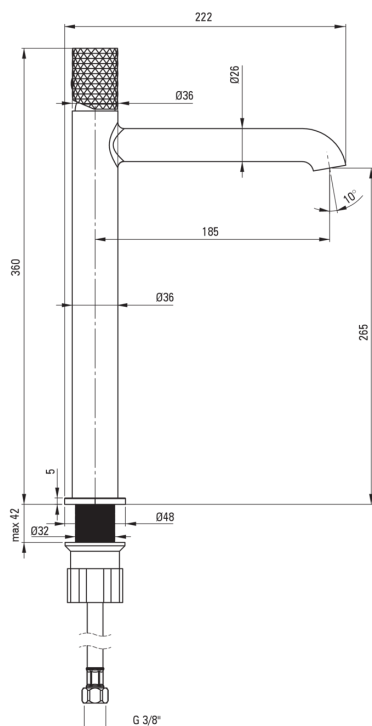

SILIA HEXA

Washbasin tap, tall

Product code: BHS_R20K

EAN: 5907650886839

Color: brushed gold

Warranty [years]: 7

Mixer

Finish	brushed gold
Material	brass
Mixer type	mixer, single-handle
Installation method	standing
Flow class [l/min]	Z - 4-9 l/min
Acoustic group [db]	I (x ≤ 20)

Mixer cartridge

Ceramic cartridge size	25 mm
------------------------	-------

Spout

Spout type	still
Mixer spout range [mm]	185
Material	brass

Aerator

Aerator type	honeycomb, swivel
Water flow reduction	missing

Connecting hose

Length [mm]	450
Installation thread	3/8"
Connection thread	M10

Features:

- Noble form and timeless simplicity
- Innovative and easy to maintain brushed gold coating
- 45 cm connection hoses included
- The mixer body is made of the highest quality brass
- The mounting sleeve facilitates the installation of the mixer
- The movable aerator allows you to direct the water stream
- Only the best materials, the quality of which has been confirmed by laboratory tests
- The mixer is equipped with a stream aerator
- Z flow class (4-9 l/min) allowing for water consumption reduction
- Cleaning agent for fixtures in all colors available