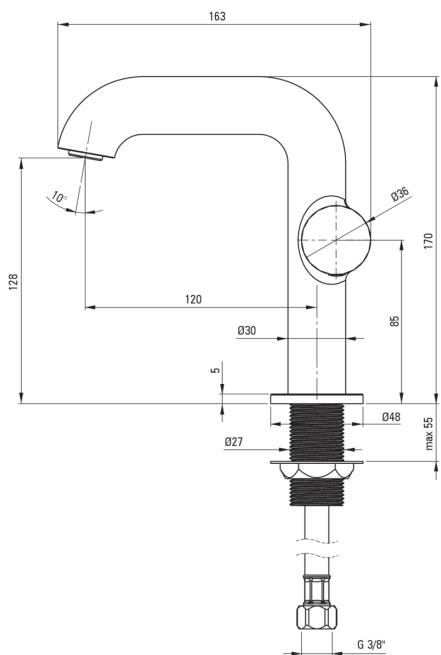

## Washbasin tap, with rectangular spout

Product code: BHS\_F24M

EAN: 5907650886600

Color: brushed steel

Warranty [years]: 7

### Mixer cartridge

Ceramic cartridge size	25 mm
------------------------	-------

### Spout

Mixer spout range [mm]	120
Material	brass

### Connecting hose

Length [mm]	450
Installation thread	3/8"
Connection thread	M10