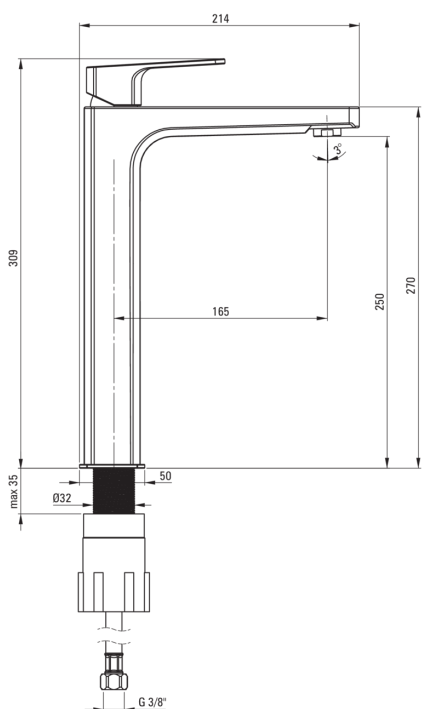

MARUNA

Washbasin tap, tall

Product code: BGM_021K

EAN: 5908212062784

Color: chrome

Warranty [years]: 7

Mixer

Finish	chrome
Material	brass
Mixer type	single-handle, mixer
Installation method	standing
Acoustic group [db]	II (20 < x ≤ 30)
Plug included in the set	Yes

Mixer cartridge

Ceramic cartridge size	35 mm
------------------------	-------

Spout

Spout type	still
Mixer spout range [mm]	165
Material	brass

Aerator

Aerator type	honeycomb
Aerator size	M24

Connecting hose

Length [mm]	450
Installation thread	3/8"
Connection thread	M10

Plug

Type	click-clack
Type	without overflow

Features:

- The mixer body is made of the highest quality brass
- The mixer is equipped with a stream aerator
- The mounting sleeve facilitates the installation of the mixer
- 45 cm connection hoses included
- Functional click-clack plug included
- Only the best materials, the quality of which has been confirmed by laboratory tests
- Cleaning agent for fixtures in all colors available