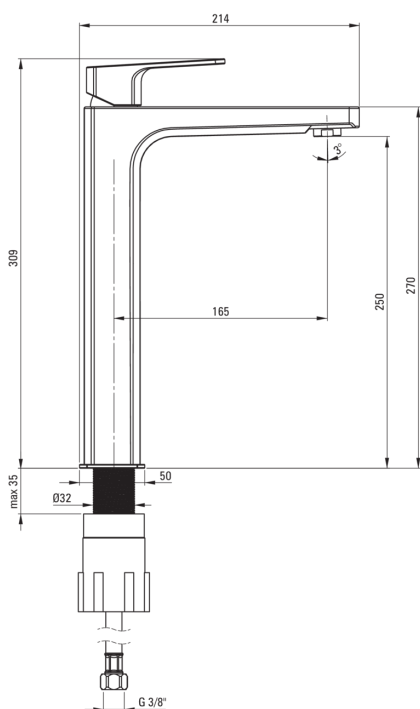

MARUNA

Washbasin tap, tall

Product code: BGM_020K

EAN: 5908212096796

Color: chrome

Warranty [years]: 7

Mixer

Finish	chrome
Material	brass
Mixer type	single-handle, mixer
Installation method	standing
Acoustic group [db]	II (20 < x ≤ 30)

Mixer cartridge

Ceramic cartridge size	35 mm
------------------------	-------

Spout

Spout type	still
Mixer spout range [mm]	165
Material	brass

Aerator

Aerator type	honeycomb
Aerator size	M24

Connecting hose

Length [mm]	450
Installation thread	3/8"
Connection thread	M10

Features:

- 45 cm connection hoses included
- The mixer is equipped with a stream aerator
- The mixer body is made of the highest quality brass
- The mounting sleeve facilitates the installation of the mixer
- Only the best materials, the quality of which has been confirmed by laboratory tests
- we recommend buying a universal plug in the color of the mixer
- Cleaning agent for fixtures in all colors available