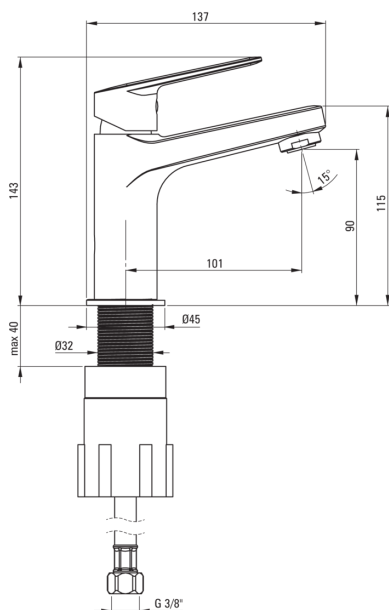

JASMIN

Washbasin tap

Product code: BGJ_N20M

EAN: 5908212087138

Color: nero

Warranty [years]: 7

Mixer

Finish	nero
Material	brass
Mixer type	mixer, single-handle
Installation method	standing
Acoustic group [db]	II (20 < x ≤ 30)

Mixer cartridge

Ceramic cartridge size	25 mm
------------------------	-------

Spout

Spout type	still
Mixer spout range [mm]	101
Material	brass

Aerator

Aerator type	honeycomb
Aerator size	M24

Connecting hose

Length [mm]	450
Installation thread	3/8"
Connection thread	M8

Features:

- The mixer body is made of the highest quality brass
- The mixer is equipped with a stream aerator
- The mounting sleeve facilitates the installation of the mixer
- 45 cm connection hoses included
- Innovative, durable and easy to clean Nero coating
- Only the best materials, the quality of which has been confirmed by laboratory tests
- Cleaning agent for fixtures in all colors available