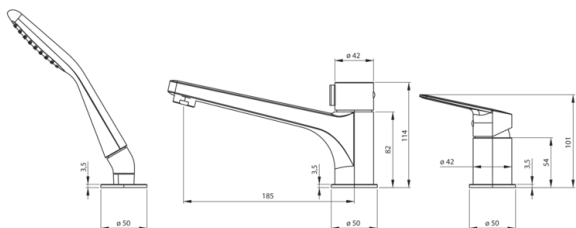

## Bath mixer, 3-hole

Product code: BGJ\_N13M

EAN: 5908212096840

Color: nero

Warranty [years]: 7

### Mixer cartridge

Ceramic cartridge size	35 mm
------------------------	-------

### Connecting hose

Length [mm]	450
Installation thread	3/8"
Connection thread	1/2"

### Hose

Length [mm]	1500
Braid type	double braided
Anti-twist	1