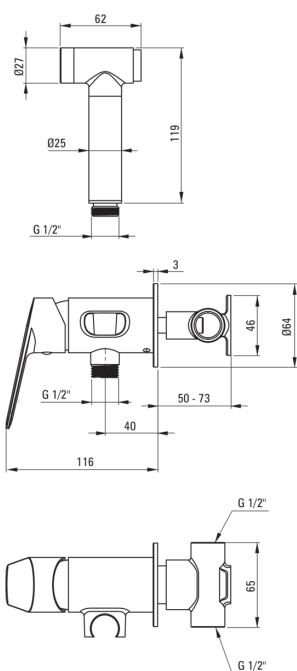

## Bidet tap, concealed

**Product code:** BGJ\_034M

**EAN:** 5908212075845

**Color:** chrome

**Warranty [years]:** 7

### Mixer cartridge

Ceramic cartridge size	35 mm
------------------------	-------

### Hose

Length [mm]	1200
Braid type	not applicable
Anti-twist	1