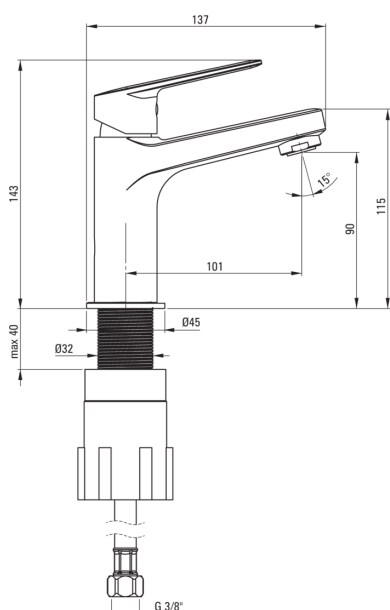

## Washbasin tap

Product code: BGJ\_021M

EAN: 5908212061091

Color: chrome

Warranty [years]: 7

### Mixer cartridge

Ceramic cartridge size	25 mm
------------------------	-------

### Spout

Mixer spout range [mm]	101
Material	brass

### Connecting hose

Length [mm]	450
Installation thread	3/8"
Connection thread	M8