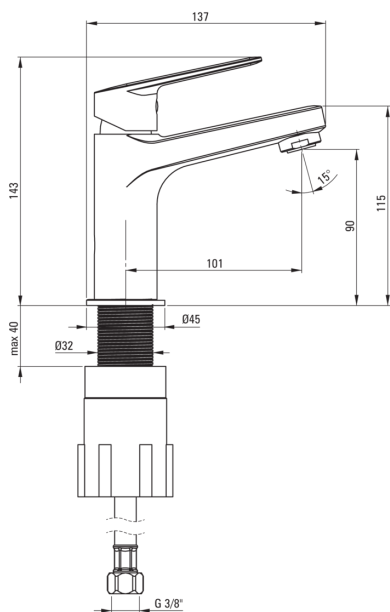

JASMIN

Washbasin tap

Product code: BGJ_021M

EAN: 5908212061091

Color: chrome

Warranty [years]: 7

Mixer

Finish	chrome
Material	brass
Mixer type	single-handle, mixer
Installation method	standing
Acoustic group [db]	II (20 < x ≤ 30)
Plug included in the set	Yes

Mixer cartridge

Ceramic cartridge size	25 mm
------------------------	-------

Spout

Mixer spout range [mm]	101
Material	brass

Connecting hose

Length [mm]	450
Installation thread	3/8"
Connection thread	M8

Plug

Type	click-clack
Type	with overflow

Features:

- The mixer body is made of the highest quality brass
- The mixer is equipped with a stream aerator
- The movable aerator allows you to direct the water stream
- Silicone aerator for easy limescale removal
- The mounting sleeve facilitates the installation of the mixer
- 45 cm connection hoses included
- Functional click-clack plug included
- Only the best materials, the quality of which has been confirmed by laboratory tests
- Cleaning agent for fixtures in all colors available