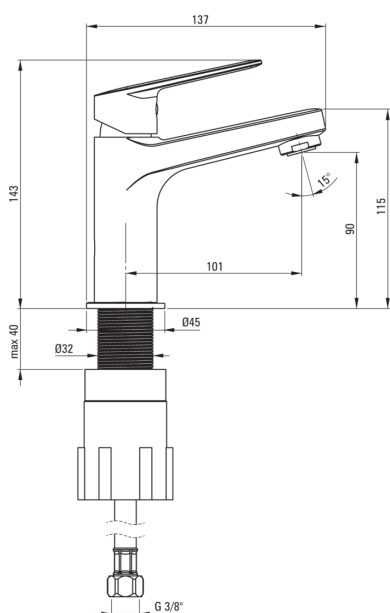

## Washbasin tap

Product code: BGJ\_020M

EAN: 5908212061534

Color: chrome

Warranty [years]: 7

### Mixer cartridge

Ceramic cartridge size	25 mm
------------------------	-------

### Spout

Mixer spout range [mm]	101
Material	brass

### Connecting hose

Length [mm]	450
Installation thread	3/8"
Connection thread	M8