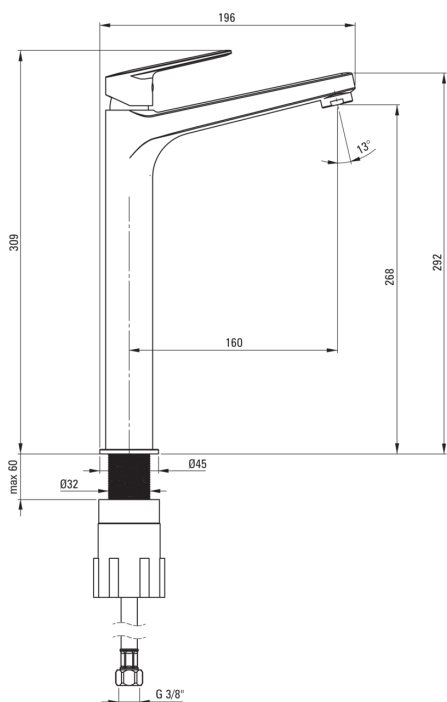

JASMIN

Washbasin tap, tall

Product code: BGJ_020K

EAN: 5908212061541

Color: chrome

Warranty [years]: 7

Mixer

Finish	chrome
Material	brass
Mixer type	single-handle, mixer
Installation method	standing
Flow class [l/min]	Z - 4-9 l/min
Acoustic group [db]	II (20 < x ≤ 30)

Mixer cartridge

Ceramic cartridge size	25 mm
------------------------	-------

Spout

Spout type	still
Mixer spout range [mm]	159
Material	brass

Aerator

Aerator type	swivel, silicone
Aerator size	M24

Connecting hose

Length [mm]	450
Installation thread	3/8"
Connection thread	M8

Features:

- The mixer is equipped with a stream aerator
- The movable aerator allows you to direct the water stream
- Silicone aerator for easy limescale removal
- Z flow class (4-9 l/min) allowing for water consumption reduction
- 45 cm connection hoses included
- The mounting sleeve facilitates the installation of the mixer
- The mixer body is made of the highest quality brass
- Only the best materials, the quality of which has been confirmed by laboratory tests
- we recommend buying a universal plug in the color of the mixer
- Cleaning agent for fixtures in all colors available