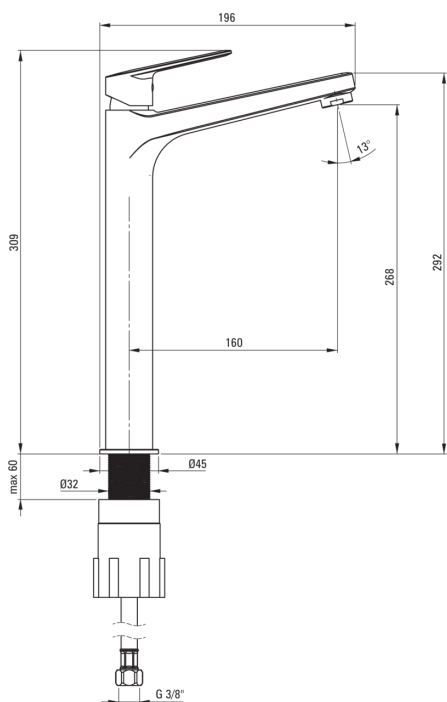

JASMIN

Washbasin tap, tall

Product code: BGJE020K

EAN: 5907650827597

Color: chrome

Warranty [years]: 7

Mixer

Finish	chrome
Material	brass
Mixer type	single-handle, mixer
Installation method	standing
Flow class [l/min]	Z - 4-9 l/min
Acoustic group [db]	II (20 < x ≤ 30)

Mixer cartridge

Ceramic cartridge size	25 mm
------------------------	-------

Spout

Spout type	still
Mixer spout range [mm]	159
Material	brass

Aerator

Aerator type	other
Aerator size	M24
Water flow reduction	l

Connecting hose

Length [mm]	450
Installation thread	3/8"
Connection thread	M8

Features:

- 45 cm connection hoses included
- The mounting sleeve facilitates the installation of the mixer
- The tap is equipped with an ECO-aerator that reduces water consumption to 4,5 l-min
- Z flow class (4-9 l/min) allowing for water consumption reduction
- we recommend buying a universal plug in the color of the mixer
- Cleaning agent for fixtures in all colors available