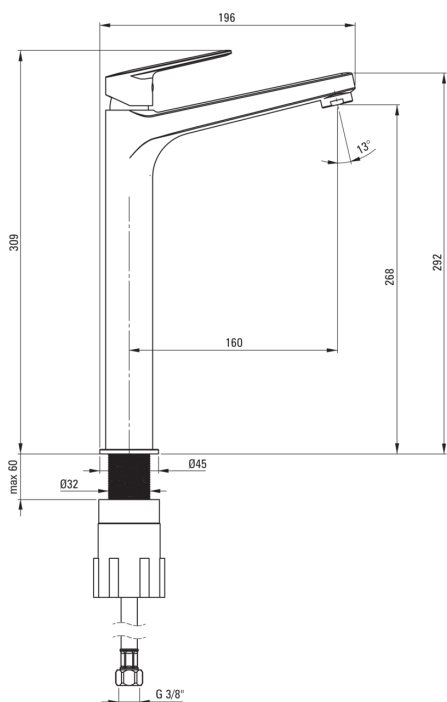

JASMIN

Washbasin tap, tall

Product code: BGJE020K

EAN: 5907650827597

Color: chrome

Warranty [years]: 7

Mixer

Finish	chrome
Material	brass
Mixer type	single-handle, mixer
Installation method	standing
Flow class [l/min]	Z - 4-9 l/min
Acoustic group [db]	II (20 < x ≤ 30)

Mixer cartridge

Ceramic cartridge size	25 mm
------------------------	-------

Spout

Spout type	still
Mixer spout range [mm]	159
Material	brass

Aerator

Aerator type	other
Aerator size	M24
Water flow reduction	l

Connecting hose

Length [mm]	450
Installation thread	3/8"
Connection thread	M8

Features:

- 45 cm connection hoses included
- The mounting sleeve facilitates the installation of the mixer
- The tap is equipped with an ECO-aerator that reduces water consumption to 4,5 l-min
- Z flow class (4-9 l/min) allowing for water consumption reduction
- we recommend buying a universal plug in the color of the mixer
- The offer includes a cleaning agent for fixtures in all colors