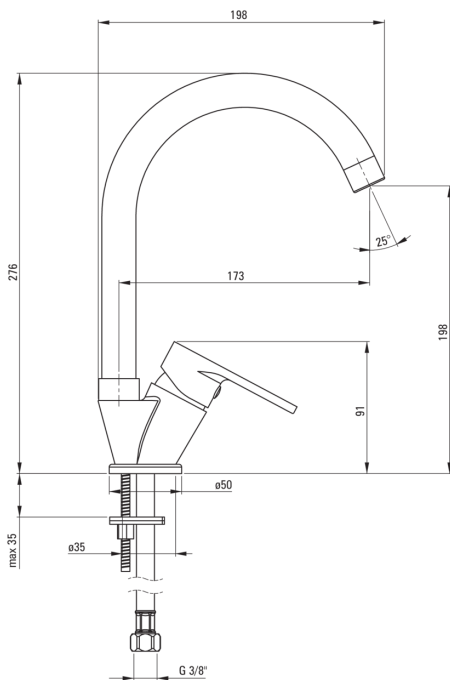

## Kitchen tap

Product code: BGC\_062M

EAN: 5908212087213

Color: chrome

Warranty [years]: 7

### Mixer cartridge

Ceramic cartridge size	35 mm
------------------------	-------

### Spout

Spout type	swivel
Mixer spout range [mm]	173
Material	stainless steel

### Connecting hose

Length [mm]	450
Installation thread	3/8"
Connection thread	M10