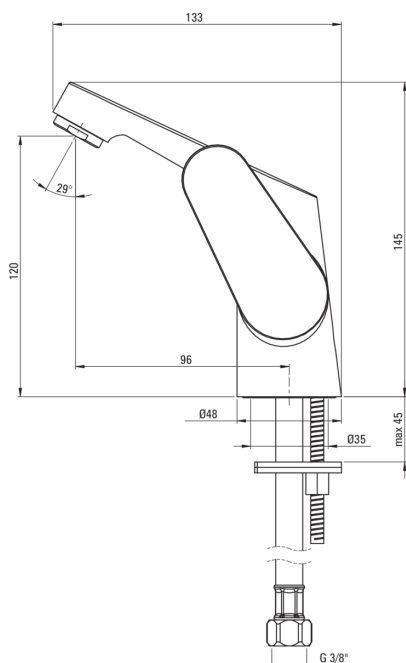

CHABER

Washbasin tap

Product code: BGC_021N

EAN: 5908212053614

Color: chrome

Warranty [years]: 7

Mixer

Finish	chrome
Material	brass
Mixer type	single-handle, mixer
Installation method	standing
Acoustic group [db]	I ($x \leq 20$)
Plug included in the set	Yes

Mixer cartridge

Ceramic cartridge size	35 mm
------------------------	-------

Spout

Spout type	still
Mixer spout range [mm]	96
Material	brass

Aerator

Aerator type	honeycomb
Aerator size	M24

Connecting hose

Length [mm]	450
Installation thread	3/8"
Connection thread	M10

Plug

Type	click-clack
Type	with overflow

Features:

- The mixer body is made of the highest quality brass
- The mixer is equipped with a stream aerator
- 45 cm connection hoses included
- Functional click-clack plug included
- The lever on the side makes it easier to keep the spout clean
- Only the best materials, the quality of which has been confirmed by laboratory tests
- Cleaning agent for fixtures in all colors available