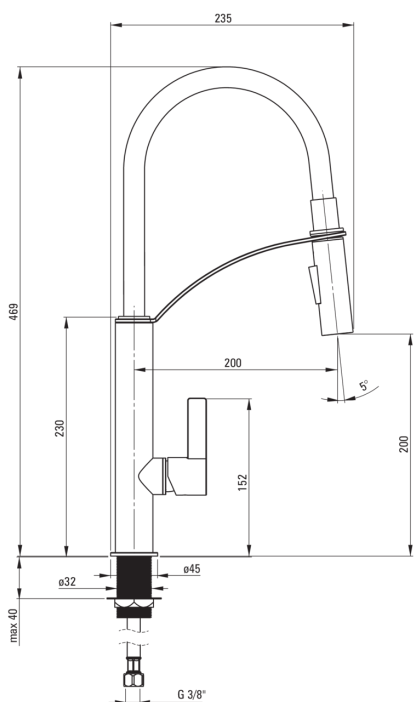

# GERBERA Kitchen tap

Product code: BGB\_W720

EAN: 5908212057384

Color: white, chrome

Warranty [years]: 7

## Mixer cartridge

Ceramic cartridge size	25 mm
------------------------	-------

## Spout

Spout type	elastic
Mixer spout range [mm]	200
Material	plastic

## Connecting hose

Length [mm]	450
Installation thread	3/8"
Connection thread	M8