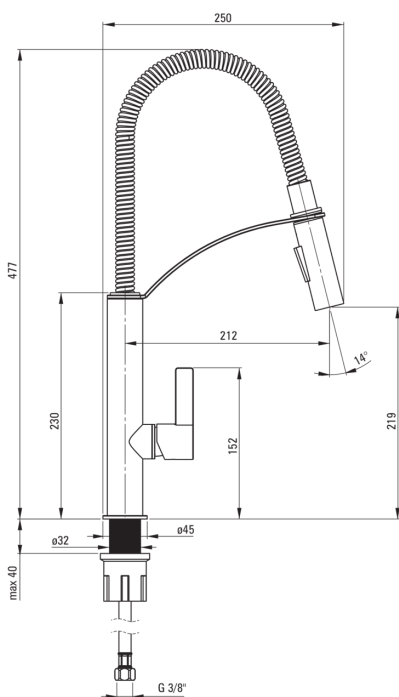

GERBERA Kitchen tap

Product code: BGB_N72M

EAN: 5908212081945

Color: nero

Warranty [years]: 7

Mixer

Finish	nero
Material	brass
Mixer type	single-handle, mixer
Installation method	standing
Flow class [l/min]	Z - 4-9 l/min
Acoustic group [db]	I (x ≤ 20)

Mixer cartridge

Ceramic cartridge size	25 mm
------------------------	-------

Spout

Spout type	elastic
Mixer spout range [mm]	212
Material	stainless steel

Aerator

Aerator type	honeycomb
Aerator size	M18

Connecting hose

Length [mm]	450
Installation thread	3/8"
Connection thread	M8

Hand shower

Number of functions	2
---------------------	---

Features:

- The mixer body is made of the highest quality brass
- The mixer is equipped with a stream aerator
- 2-function hand shower (rain and air stream)
- The mounting sleeve facilitates the installation of the mixer
- 45 cm connection hoses included
- Z flow class (4-9 l/min) allowing for water consumption reduction
- The flexible spout facilitates everyday kitchen work
- 2-function spout
- Innovative, durable and easy to clean Nero coating
- Only the best materials, the quality of which has been confirmed by laboratory tests
- Cleaning agent for fixtures in all colors available