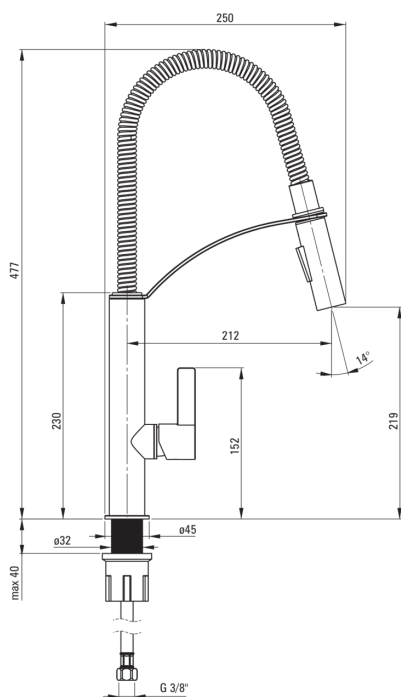

# GERBERA Kitchen tap

Product code: BGB\_N72M

EAN: 5908212081945

Color: nero

Warranty [years]: 7

## Mixer cartridge

Ceramic cartridge size	25 mm
------------------------	-------

## Spout

Spout type	elastic
Mixer spout range [mm]	212
Material	stainless steel

## Connecting hose

Length [mm]	450
Installation thread	3/8"
Connection thread	M8