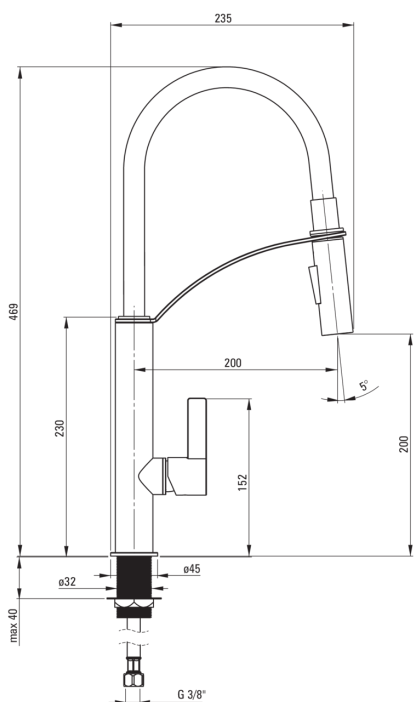

GERBERA Kitchen tap

Product code: BGB_B720

EAN: 5908212053850

Color: chrome, nero

Warranty [years]: 7

Mixer

Finish	chrome, nero
Material	brass
Mixer type	single-handle, mixer
Installation method	standing
Flow class [l/min]	Z - 4-9 l/min
Acoustic group [db]	I (x ≤ 20)

Mixer cartridge

Ceramic cartridge size	25 mm
------------------------	-------

Spout

Spout type	elastic
Mixer spout range [mm]	200
Material	plastic

Aerator

Aerator type	honeycomb
Aerator size	M18

Connecting hose

Length [mm]	450
Installation thread	3/8"
Connection thread	M8

Hand shower

Number of functions	2
---------------------	---

Features:

- The mixer body is made of the highest quality brass
- The mixer is equipped with a stream aerator
- 2-function hand shower (rain and air stream)
- The mounting sleeve facilitates the installation of the mixer
- 45 cm connection hoses included
- Z flow class (4-9 l/min) allowing for water consumption reduction
- The flexible spout facilitates everyday kitchen work
- 2-function spout
- Only the best materials, the quality of which has been confirmed by laboratory tests
- Cleaning agent for fixtures in all colors available