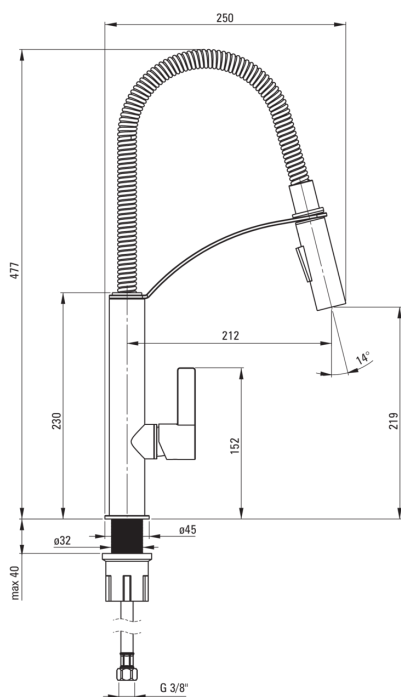

GERBERA Kitchen tap

Product code: BGB_072M

EAN: 5908212081938

Color: chrome

Warranty [years]: 7

Mixer

Finish	chrome
Material	brass
Mixer type	single-handle, mixer
Installation method	standing
Flow class [l/min]	Z - 4-9 l/min
Acoustic group [db]	I (x ≤ 20)

Mixer cartridge

Ceramic cartridge size	25 mm
------------------------	-------

Spout

Spout type	swivel, elastic
Mixer spout range [mm]	212
Material	stainless steel

Aerator

Aerator type	honeycomb
Aerator size	M18

Connecting hose

Length [mm]	450
Installation thread	3/8"
Connection thread	M8

Hand shower

Number of functions	2
---------------------	---

Features:

- The mixer body is made of the highest quality brass
- The mixer is equipped with a stream aerator
- 2-function hand shower (rain and air stream)
- The mounting sleeve facilitates the installation of the mixer
- 45 cm connection hoses included
- Z flow class (4-9 l/min) allowing for water consumption reduction
- The flexible spout facilitates everyday kitchen work
- 2-function spout
- Only the best materials, the quality of which has been confirmed by laboratory tests
- Cleaning agent for fixtures in all colors available