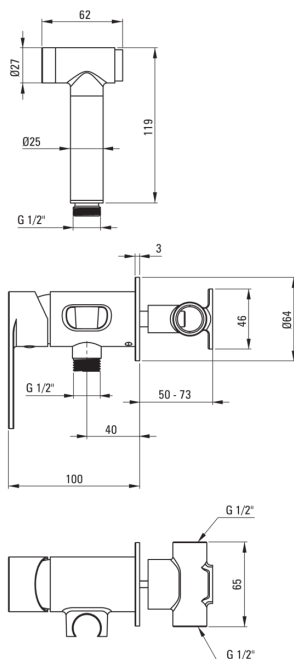

ALPINIA
Bidet tap, concealed

Product code: BGA_Z34M
EAN: 5907650815549
Color: gold
Warranty [years]: 7

Mixer

Finish	gold
Material	brass
Mixer type	single-handle, mixer
Installation method	concealed
Flow class [l/min]	Z - 4-9 l/min
Acoustic group [db]	II (20 < x ≤ 30)
Check valves	Yes

Mixer cartridge

Ceramic cartridge size	35 mm
------------------------	-------

Hose

Length [mm]	1200
Braid type	not applicable
Anti-twist	1

Hand shower

Start_stop	Yes
------------	-----

Features:

- Light and subtle design
- Z flow class (4-9 l/min) allowing for water consumption reduction
- High quality material: brass
- Anti-twist system, preventing the hose from twisting
- The mixer is equipped with non-return valves so that the mixed water does not flow back into the installation
- Flush-mounted installation ensures the aesthetics of the bathroom
- Only the best materials, the quality of which has been confirmed by laboratory tests
- The mixer body is made of the highest quality brass
- The offer includes a cleaning agent for fixtures in all colors