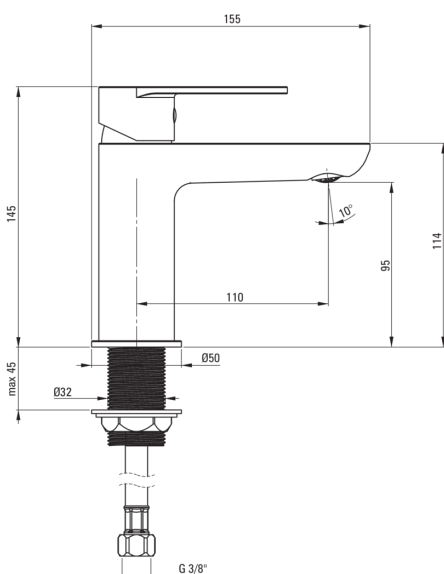

ALPINIA

Washbasin tap

Product code: BGA_Z20M
EAN: 5907650815488
Color: gold
Warranty [years]: 7

Mixer

Finish	gold
Material	brass
Mixer type	single-handle, mixer
Installation method	standing
Flow class [l/min]	Z - 4-9 l/min
Acoustic group [db]	I (x ≤ 20)

Mixer cartridge

Ceramic cartridge size	35 mm
------------------------	-------

Spout

Spout type	still
Mixer spout range [mm]	110
Material	brass

Aerator

Aerator type	coin-slot
Aerator size	M24

Connecting hose

Length [mm]	450
Installation thread	3/8"
Connection thread	M10

Features:

- Light and subtle design
- Coin-slot aerator
- Z flow class (4-9 l/min) allowing for water consumption reduction
- The mounting sleeve facilitates the installation of the mixer
- 45 cm connection hoses included
- Only the best materials, the quality of which has been confirmed by laboratory tests
- The mixer body is made of the highest quality brass
- The mixer is equipped with a stream aerator
- The offer includes a cleaning agent for fixtures in all colors