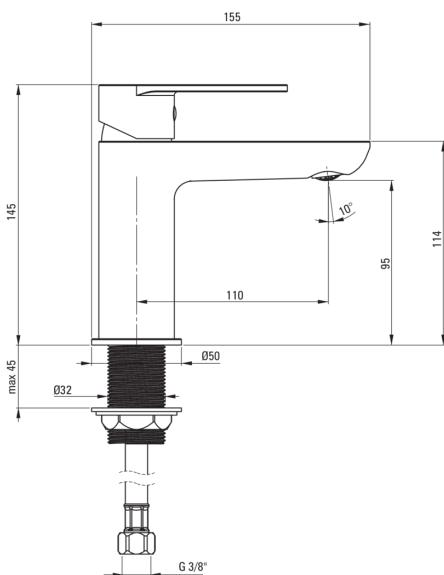

ALPINIA

Washbasin tap

Product code: BGA_Z20M
EAN: 5907650815488
Color: gold
Warranty [years]: 7

Mixer

Finish	gold
Material	brass
Mixer type	single-handle, mixer
Installation method	standing
Flow class [l/min]	Z - 4-9 l/min
Acoustic group [db]	I (x ≤ 20)

Mixer cartridge

Ceramic cartridge size	35 mm

Spout

Spout type	still
Mixer spout range [mm]	110
Material	brass

Aerator

Aerator type	coin-slot
Aerator size	M24

Connecting hose

Length [mm]	450
Installation thread	3/8"
Connection thread	M10

Features:

- Light and subtle design
- Coin-slot aerator
- Z flow class (4-9 l/min) allowing for water consumption reduction
- The mounting sleeve facilitates the installation of the mixer
- 45 cm connection hoses included
- Only the best materials, the quality of which has been confirmed by laboratory tests
- The mixer body is made of the highest quality brass
- The mixer is equipped with a stream aerator
- Cleaning agent for fixtures in all colors available