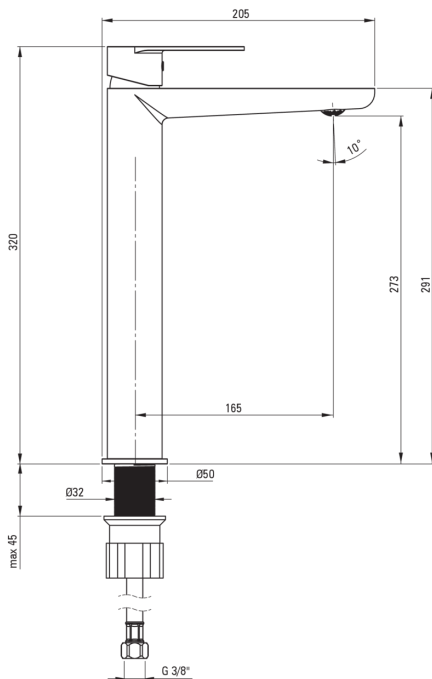

## Washbasin tap, tall

Product code: BGA\_Z20K  
EAN: 5907650815495  
Color: gold  
Warranty [years]: 7

### Mixer cartridge

Ceramic cartridge size	35 mm
------------------------	-------

### Spout

Spout type	still
Mixer spout range [mm]	165
Material	brass

### Connecting hose

Length [mm]	600
Installation thread	3/8"
Connection thread	M10