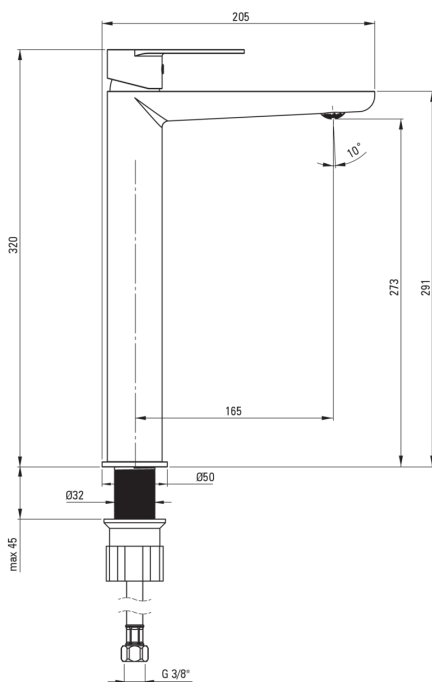

ALPINIA

Washbasin tap, tall

Product code: BGA_Z20K

EAN: 5907650815495

Color: gold

Warranty [years]: 7

Mixer

Finish	gold
Material	brass
Mixer type	single-handle, mixer
Installation method	standing
Flow class [l/min]	Z - 4-9 l/min
Acoustic group [db]	I (x ≤ 20)

Mixer cartridge

Ceramic cartridge size	35 mm
------------------------	-------

Spout

Spout type	still
Mixer spout range [mm]	165
Material	brass

Aerator

Aerator type	coin-slot
Aerator size	M24

Connecting hose

Length [mm]	600
Installation thread	3/8"
Connection thread	M10

Features:

- Light and subtle design
- Coin-slot aerator
- Z flow class (4-9 l/min) allowing for water consumption reduction
- The mounting sleeve facilitates the installation of the mixer
- 45 cm connection hoses included
- Only the best materials, the quality of which has been confirmed by laboratory tests
- The mixer body is made of the highest quality brass
- The mixer is equipped with a stream aerator
- The offer includes a cleaning agent for fixtures in all colors