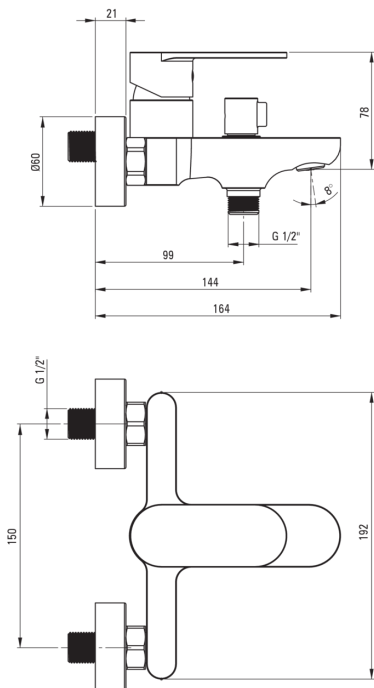

## Bath mixer, wall-mounted

Product code: BGA\_Z10M  
EAN: 5907650815457  
Color: gold  
Warranty [years]: 7

### Mixer cartridge

Ceramic cartridge size	35 mm
------------------------	-------

### Spout

Spout type	still
Mixer spout range [mm]	137
Material	brass

### Aerator

Aerator type	honeycomb
Aerator size	M24