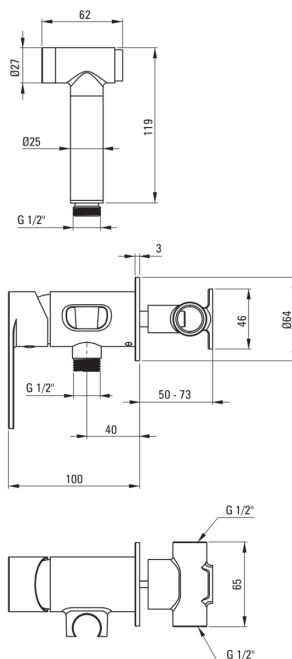

ALPINIA
Bidet tap, concealed

Product code: BGA_N34M
EAN: 5907650815426
Color: nero
Warranty [years]: 7

Mixer

Finish	nero
Material	brass
Mixer type	single-handle, mixer
Installation method	concealed
Flow class [l/min]	Z - 4-9 l/min
Acoustic group [db]	II (20 < x ≤ 30)
Check valves	Yes

Mixer cartridge

Ceramic cartridge size	35 mm
------------------------	-------

Hose

Length [mm]	1200
Braid type	not applicable
Anti-twist	1

Hand shower

Number of functions	1
Start_stop	Yes
Additional features	cool-out

Features:

- Light and subtle design
- The mixer body is made of the highest quality brass
- Flush-mounted installation ensures the aesthetics of the bathroom
- Z flow class (4-9 l/min) allowing for water consumption reduction
- The mixer is equipped with non-return valves so that the mixed water does not flow back into the installation
- Innovative, durable and easy to clean Nero coating
- Anti-twist system, preventing the hose from twisting
- Only the best materials, the quality of which has been confirmed by laboratory tests
- The offer includes a cleaning agent for fixtures in all colors