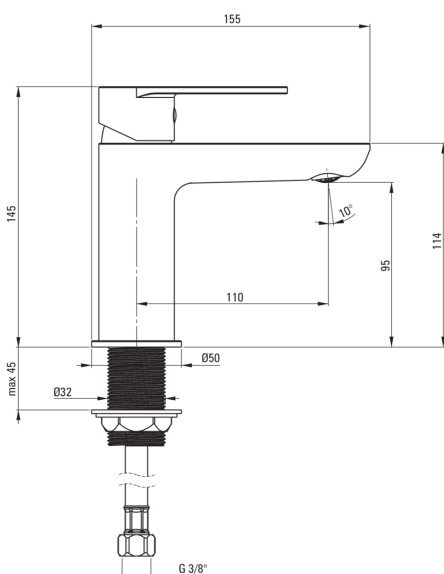

ALPINIA

Washbasin tap

Product code: BGA_N20M

EAN: 5907650815365

Color: nero

Warranty [years]: 7

Mixer

Finish	nero
Material	brass
Mixer type	single-handle, mixer
Installation method	standing
Flow class [l/min]	Z - 4-9 l/min
Acoustic group [db]	I (x ≤ 20)

Mixer cartridge

Ceramic cartridge size	35 mm
------------------------	-------

Spout

Spout type	still
Mixer spout range [mm]	110
Material	brass

Aerator

Aerator type	coin-slot
Aerator size	M24

Connecting hose

Length [mm]	450
Installation thread	3/8"
Connection thread	M10

Features:

- Light and subtle design
- Coin-slot aerator
- Z flow class (4-9 l/min) allowing for water consumption reduction
- The mounting sleeve facilitates the installation of the mixer
- 45 cm connection hoses included
- Innovative, durable and easy to clean Nero coating
- Only the best materials, the quality of which has been confirmed by laboratory tests
- The mixer body is made of the highest quality brass
- The mixer is equipped with a stream aerator
- Cleaning agent for fixtures in all colors available