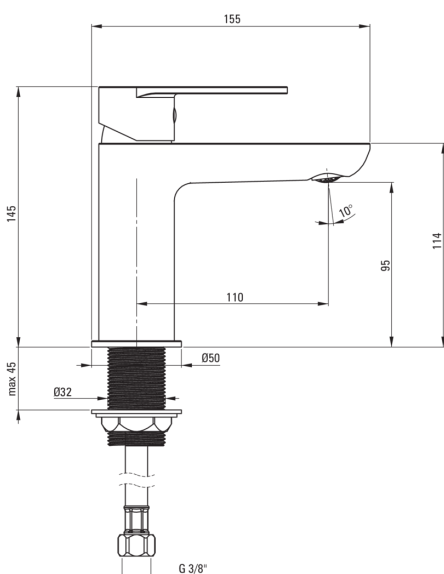

ALPINIA

Washbasin tap

Product code: BGA_N20M

EAN: 5907650815365

Color: nero

Warranty [years]: 7

Mixer

Finish	nero
Material	brass
Mixer type	single-handle, mixer
Installation method	standing
Flow class [l/min]	Z - 4-9 l/min
Acoustic group [db]	I (x ≤ 20)

Mixer cartridge

Ceramic cartridge size	35 mm
------------------------	-------

Spout

Spout type	still
Mixer spout range [mm]	110
Material	brass

Aerator

Aerator type	coin-slot
Aerator size	M24

Connecting hose

Length [mm]	450
Installation thread	3/8"
Connection thread	M10

Features:

- Light and subtle design
- Coin-slot aerator
- Z flow class (4-9 l/min) allowing for water consumption reduction
- The mounting sleeve facilitates the installation of the mixer
- 45 cm connection hoses included
- Innovative, durable and easy to clean Nero coating
- Only the best materials, the quality of which has been confirmed by laboratory tests
- The mixer body is made of the highest quality brass
- The mixer is equipped with a stream aerator
- The offer includes a cleaning agent for fixtures in all colors