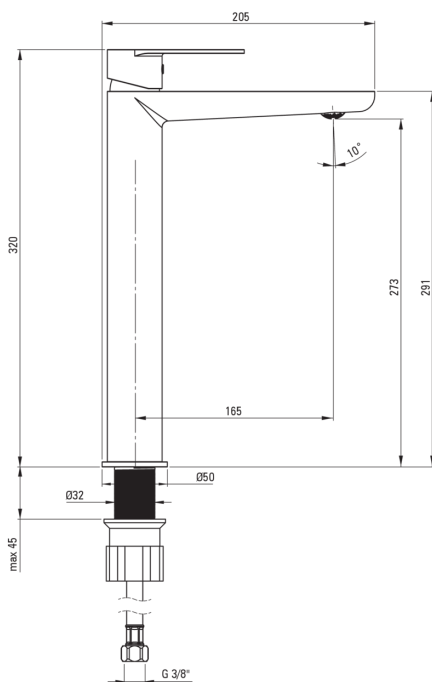

## Washbasin tap, tall

Product code: BGA\_N20K

EAN: 5907650815372

Color: nero

Warranty [years]: 7

### Mixer cartridge

Ceramic cartridge size	35 mm
------------------------	-------

### Spout

Spout type	still
Mixer spout range [mm]	165
Material	brass

### Connecting hose

Length [mm]	600
Installation thread	3/8"
Connection thread	M10