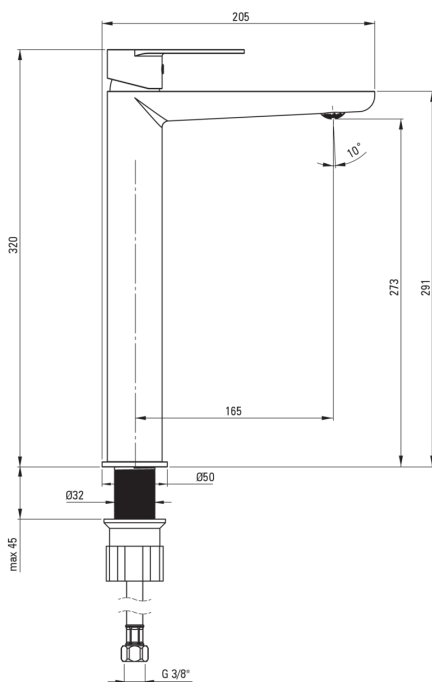

ALPINIA

Washbasin tap, tall

Product code: BGA_N20K

EAN: 5907650815372

Color: nero

Warranty [years]: 7

Mixer

Finish	nero
Material	brass
Mixer type	single-handle, mixer
Installation method	standing
Flow class [l/min]	Z - 4-9 l/min
Acoustic group [db]	I (x ≤ 20)

Mixer cartridge

Ceramic cartridge size	35 mm
------------------------	-------

Spout

Spout type	still
Mixer spout range [mm]	165
Material	brass

Aerator

Aerator type	coin-slot
Aerator size	M24

Connecting hose

Length [mm]	600
Installation thread	3/8"
Connection thread	M10

Features:

- Light and subtle design
- Coin-slot aerator
- The mounting sleeve facilitates the installation of the mixer
- 45 cm connection hoses included
- Innovative, durable and easy to clean Nero coating
- Only the best materials, the quality of which has been confirmed by laboratory tests
- The mixer body is made of the highest quality brass
- Z flow class (4-9 l/min) allowing for water consumption reduction
- The mixer is equipped with a stream aerator
- Cleaning agent for fixtures in all colors available