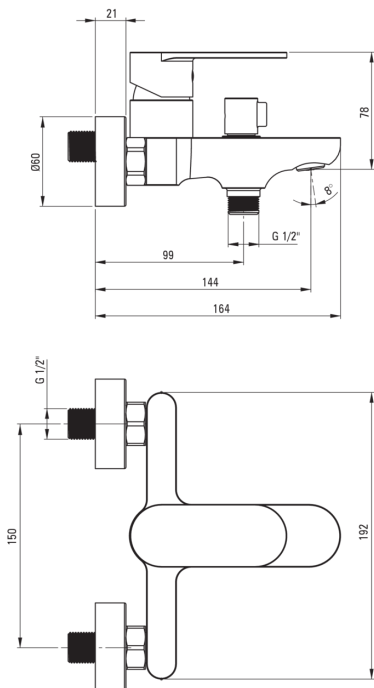

## Bath mixer, wall-mounted

Product code: BGA\_N10M

EAN: 5907650815341

Color: nero

Warranty [years]: 7

### Mixer cartridge

Ceramic cartridge size	35 mm
------------------------	-------

### Aerator

Aerator type	coin-slot
Aerator size	M24