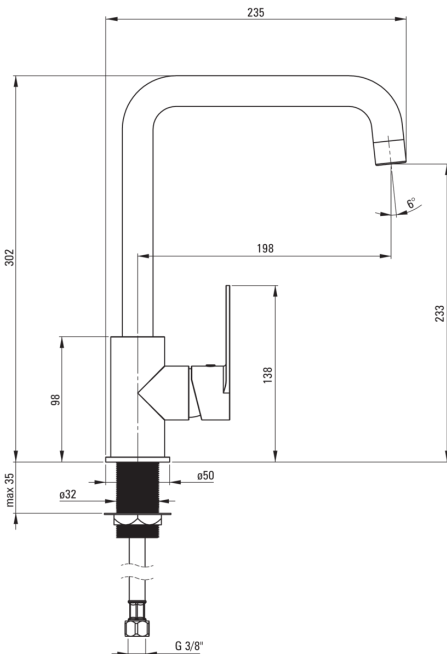

## Kitchen tap, with rectangular spout

Product code: BGA\_063M

EAN: 5908212053546

Color: chrome

Warranty [years]: 7

### Mixer cartridge

Ceramic cartridge size	35 mm
------------------------	-------

### Spout

Spout type	swivel
Mixer spout range [mm]	198
Material	stainless steel

### Connecting hose

Length [mm]	450
Installation thread	3/8"
Connection thread	3/8", M10