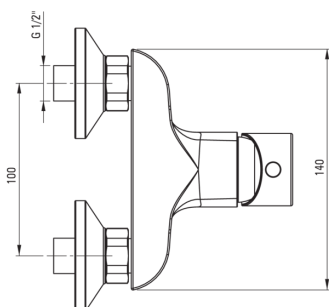

## Shower mixer, wall-mounted

Product code: BGA\_04RM

EAN: 5907650857280

Color: chrome

Warranty [years]: 7

### Mixer

Finish	chrome
Material	brass
Mixer type	single-handle, mixer
Installation method	wall-mounted
Acoustic group [db]	I ( $x \leq 20$ )

### Mixer cartridge

Ceramic cartridge size	35 mm
------------------------	-------