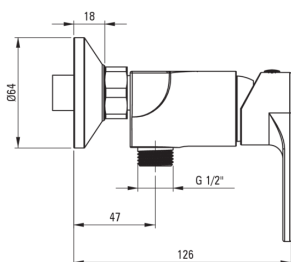

## Shower mixer, wall-mounted

Product code: BGA\_04RM

EAN: 5907650857280

Color: chrome

Warranty [years]: 7

### Mixer cartridge

Ceramic cartridge size	35 mm
------------------------	-------