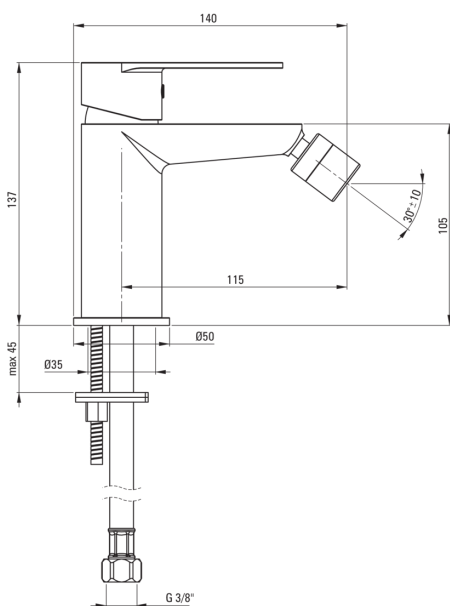

ALPINIA

Bidet tap

Product code: BGA_030M

EAN: 5908212054475

Color: chrome

Warranty [years]: 7

Mixer

Finish	chrome
Material	brass
Mixer type	single-handle, mixer
Installation method	standing
Acoustic group [db]	1 ($x \leq 20$)

Mixer cartridge

Ceramic cartridge size	35 mm
------------------------	-------

Spout

Mixer spout range [mm]	115
Material	brass

Aerator

Aerator type	honeycomb
Aerator size	M22

Connecting hose

Length [mm]	450
Installation thread	3/8"
Connection thread	M10

Features:

- Light and subtle design
- Coin-slot aerator
- 45 cm connection hoses included
- The mixer is equipped with a stream aerator
- The mixer body is made of the highest quality brass
- Only the best materials, the quality of which has been confirmed by laboratory tests
- we recommend buying a universal plug in the color of the mixer
- The offer includes a cleaning agent for fixtures in all colors