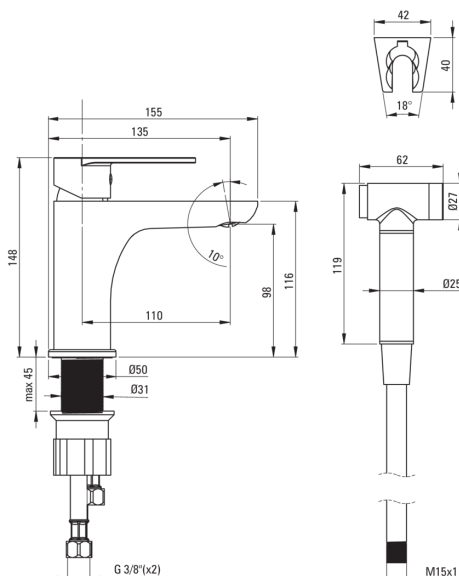

ALPINIA

Washbasin tap

Product code: BGA_027M

EAN: 5908212069325

Color: chrome

Warranty [years]: 7

Mixer

Finish	chrome
Material	brass
Mixer type	single-handle, mixer
Installation method	standing
Flow class [l/min]	Z - 4-9 l/min
Acoustic group [db]	I (x ≤ 20)

Mixer cartridge

Ceramic cartridge size	35 mm
------------------------	-------

Spout

Spout type	still
Mixer spout range [mm]	110
Material	brass

Aerator

Aerator type	coin-slot
Aerator size	M24

Connecting hose

Length [mm]	450
Installation thread	3/8"
Connection thread	M8

Hose

Length [mm]	1500
Braid type	double braided
Anti-twist	1

Hand shower

Number of functions	1
Start_stop	Yes
Additional features	cool-out

Features:

- The mixer body is made of the highest quality brass
- The mixer is equipped with a stream aerator
- The mounting sleeve facilitates the installation of the mixer
- 45 cm connection hoses included
- Z flow class (4-9 l/min) allowing for water consumption reduction
- The mixer is equipped with non-return valves so that the mixed water does not flow back into the installation
- Anti-twist system, preventing the hose from twisting
- Coin-slot aerator
- Light and subtle design
- Only the best materials, the quality of which has been confirmed by laboratory tests
- Durable hose ends made of brass
- we recommend buying a universal plug in the color of the mixer
- Cleaning agent for fixtures in all colors available