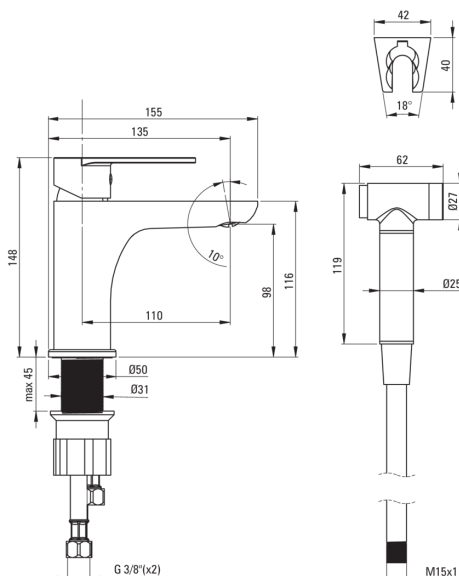

ALPINIA

Washbasin tap

Product code: BGA_027M

EAN: 5908212069325

Color: chrome

Warranty [years]: 7

Mixer

Finish	chrome
Material	brass
Mixer type	single-handle, mixer
Installation method	standing
Flow class [l/min]	Z - 4-9 l/min
Acoustic group [db]	I (x ≤ 20)

Mixer cartridge

Ceramic cartridge size	35 mm
------------------------	-------

Spout

Spout type	still
Mixer spout range [mm]	110
Material	brass

Aerator

Aerator type	coin-slot
Aerator size	M24

Connecting hose

Length [mm]	450
Installation thread	3/8"
Connection thread	M8

Hose

Length [mm]	1500
Braid type	double braided
Anti-twist	1

Hand shower

Number of functions	1
Start_stop	Yes
Additional features	cool-out

Features:

- The mixer body is made of the highest quality brass
- The mixer is equipped with a stream aerator
- The mounting sleeve facilitates the installation of the mixer
- 45 cm connection hoses included
- Z flow class (4-9 l/min) allowing for water consumption reduction
- The mixer is equipped with non-return valves so that the mixed water does not flow back into the installation
- Anti-twist system, preventing the hose from twisting
- Coin-slot aerator
- Light and subtle design
- Only the best materials, the quality of which has been confirmed by laboratory tests
- Durable hose ends made of brass
- we recommend buying a universal plug in the color of the mixer
- The offer includes a cleaning agent for fixtures in all colors