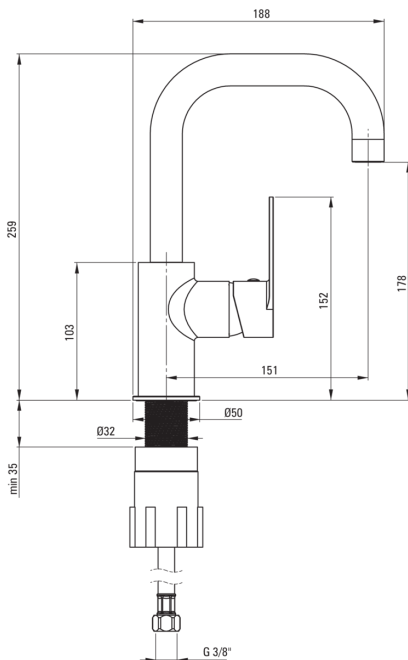

ALPINIA

Washbasin tap, with rectangular spout

Product code: BGA_024M
EAN: 5908212068380
Color: chrome
Warranty [years]: 7

Mixer

Finish	chrome
Material	brass
Mixer type	single-handle, mixer
Installation method	standing
Flow class [l/min]	Z - 4-9 l/min
Acoustic group [db]	I (x ≤ 20)

Mixer cartridge

Ceramic cartridge size	35 mm
------------------------	-------

Spout

Spout type	swivel
Mixer spout range [mm]	151
Material	stainless steel

Aerator

Aerator type	honeycomb
Aerator size	M22

Connecting hose

Length [mm]	450
Installation thread	3/8"
Connection thread	M10

Features:

- The mixer body is made of the highest quality brass
- The mixer is equipped with a stream aerator
- The mounting sleeve facilitates the installation of the mixer
- 45 cm connection hoses included
- Z flow class (4-9 l/min) allowing for water consumption reduction
- The lever on the side makes it easier to keep the spout clean
- Light and subtle design
- Only the best materials, the quality of which has been confirmed by laboratory tests
- we recommend buying a universal plug in the color of the mixer
- Cleaning agent for fixtures in all colors available