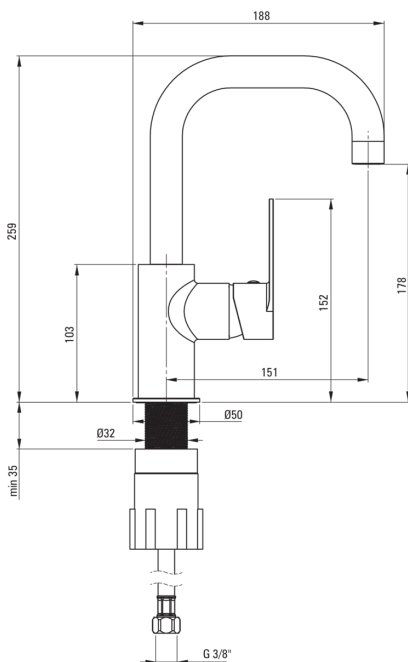

## Washbasin tap, with rectangular spout

Product code: BGA\_024M

EAN: 5908212068380

Color: chrome

Warranty [years]: 7

### Mixer cartridge

Ceramic cartridge size	35 mm
------------------------	-------

### Spout

Spout type	swivel
Mixer spout range [mm]	151
Material	stainless steel

### Connecting hose

Length [mm]	450
Installation thread	3/8"
Connection thread	M10